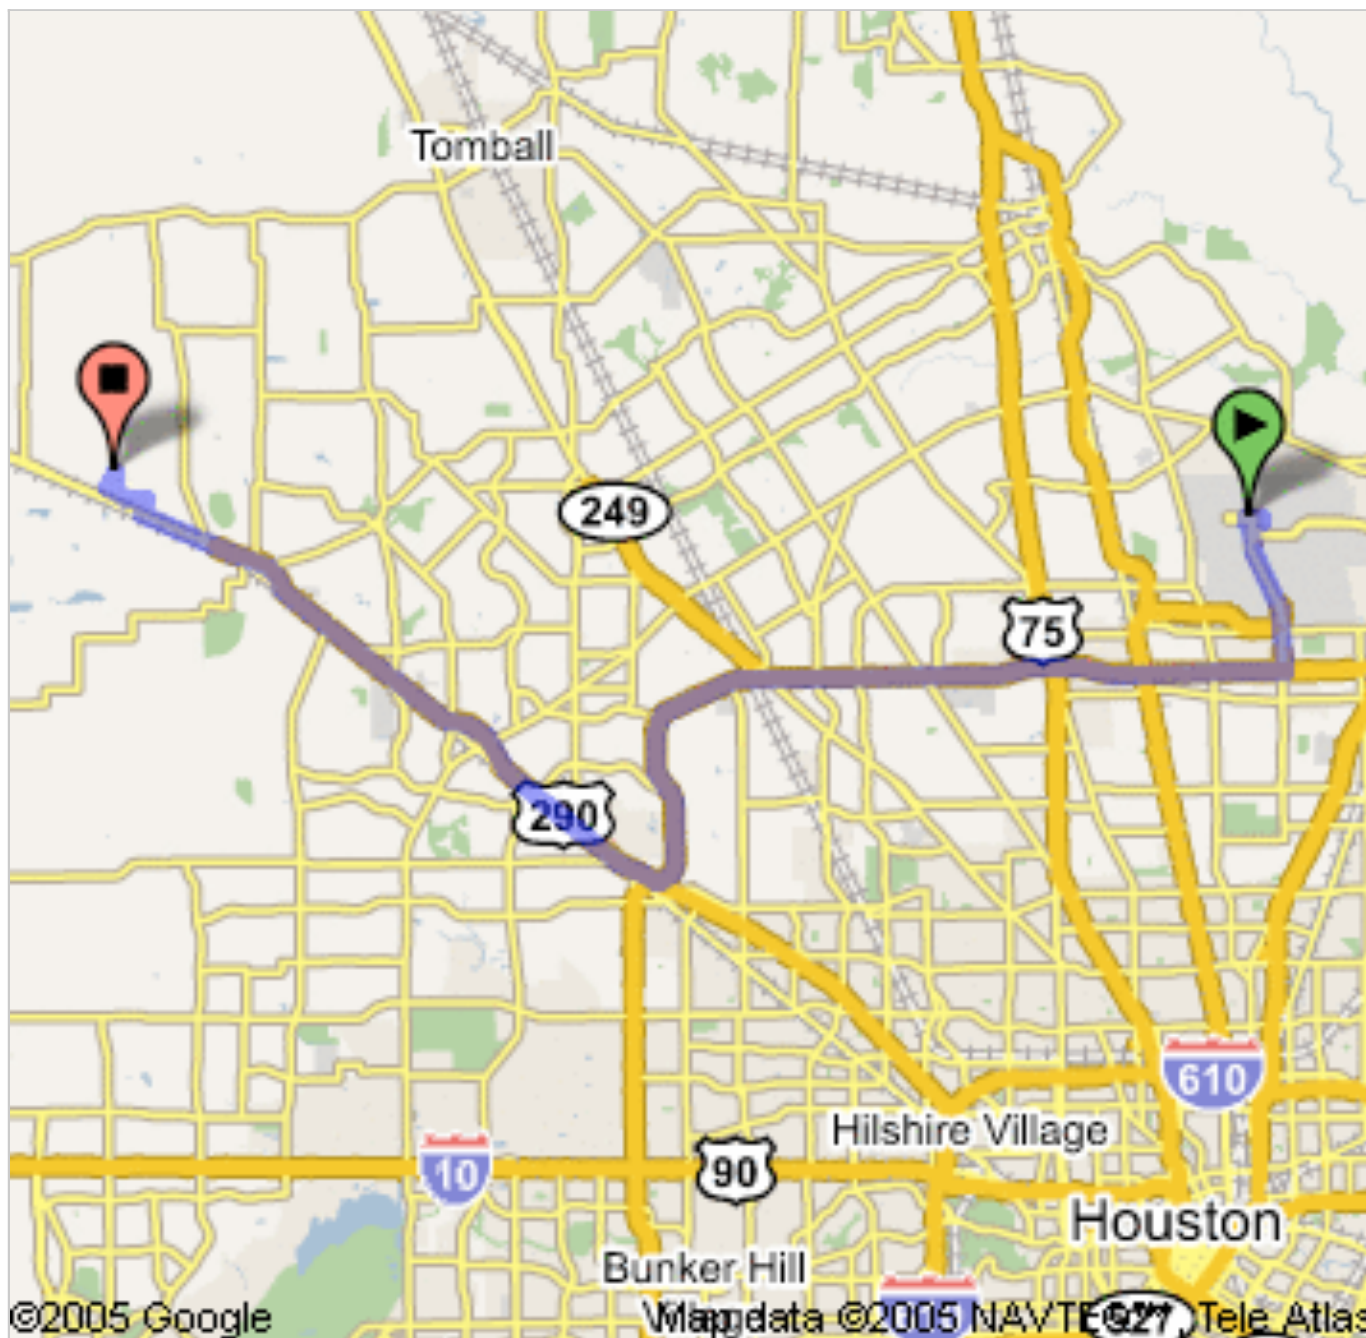

Start address: **IAH - George Bush Intercontinental Arpt/Houston Airport**

End address: **15530 Pine Valley Trl
Cypress, TX 77433**

Distance: **37.2 mi (about 44 mins)**

1. Head southwest - go 0.1 mi
2. Bear left at Terminal Rd S - go 0.2 mi
3. Turn left and head toward Terminal Rd N - go 0.1 mi
4. Turn left at Terminal Rd N - go 0.3 mi
5. Bear left and head toward Terminal Rd S - go 0.2 mi
6. Bear left at Terminal Rd S - go 111 ft

7.	Bear right at John F Kennedy Blvd/JFK Blvd and head toward Airport exit (US-59)/Hardy Toll Road (I-45)/Airport Hotel - go 3.4 mi
8.	Turn right and head toward Beltway 8/N Sam Houston Pky E - go 191 ft
9.	Bear right at Beltway 8/N Sam Houston Pky E - go 0.4 mi
10.	Take the Beltway 8 W ramp to (I-45) - go 0.3 mi
11.	Merge into Sam Houston Pky W - go 4.2 mi
12.	Continue on Sam Houston Tollway W - go 8.7 mi
13.	Continue on W Sam Houston Tollway S - go 3.3 mi
14.	Bear right onto the US-290 E/US-290 W ramp to Downtown/Austin - go 0.8 mi
15.	Merge into US-290 W - go 14 mi
...	
16.	Turn right at Mason Rd - go 0.3 mi
17.	Turn left at Cypresswood - go 0.9 mi
18.	Turn right at Fairfield Falls Way - go 0.4 mi
19.	Turn right at Pine Valley Trl - go 56 ft

These directions are for planning purposes only. You may find that construction projects, traffic, or other events may cause road conditions to differ from the map results.

Map data ©2005 NAVTEQ™, Tele Atlas